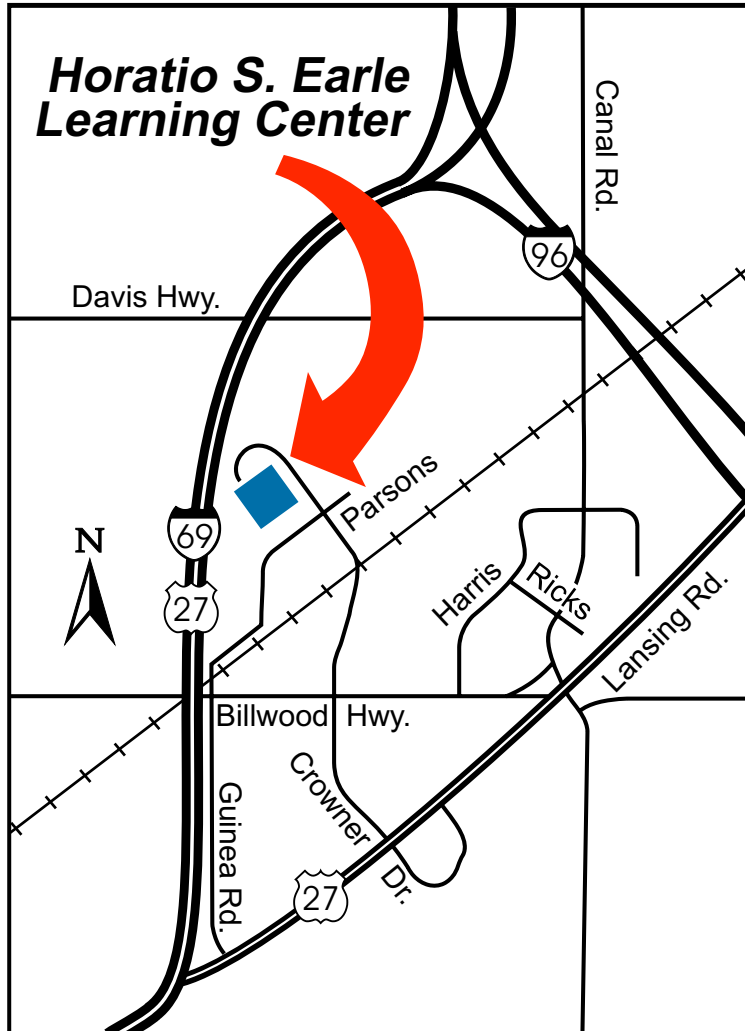

Horatio S. Earle Learning Center

formerly known as the Secondary Center

Contact:
Lori Grundy (517) 322-3479
7:30 a.m. - 4:30 p.m.
7575 Crowner Dr., Lansing, MI 48909

DIRECTION: MDOT SECONDARY CENTER

Exit off 98A, if you're coming East or West on I-96. Head south on Lansing Road. Crowner Drive is the second traffic light after the I-96 interchange.

Turn right onto Crowner Drive. (Road signs have been installed to direct you.) Stay on Crowner Drive over the bridge. Keep straight. **PASS THE MDOT WAREHOUSE.** Do not make any turns. The road slightly curves left taking you through the gate and into the parking area.