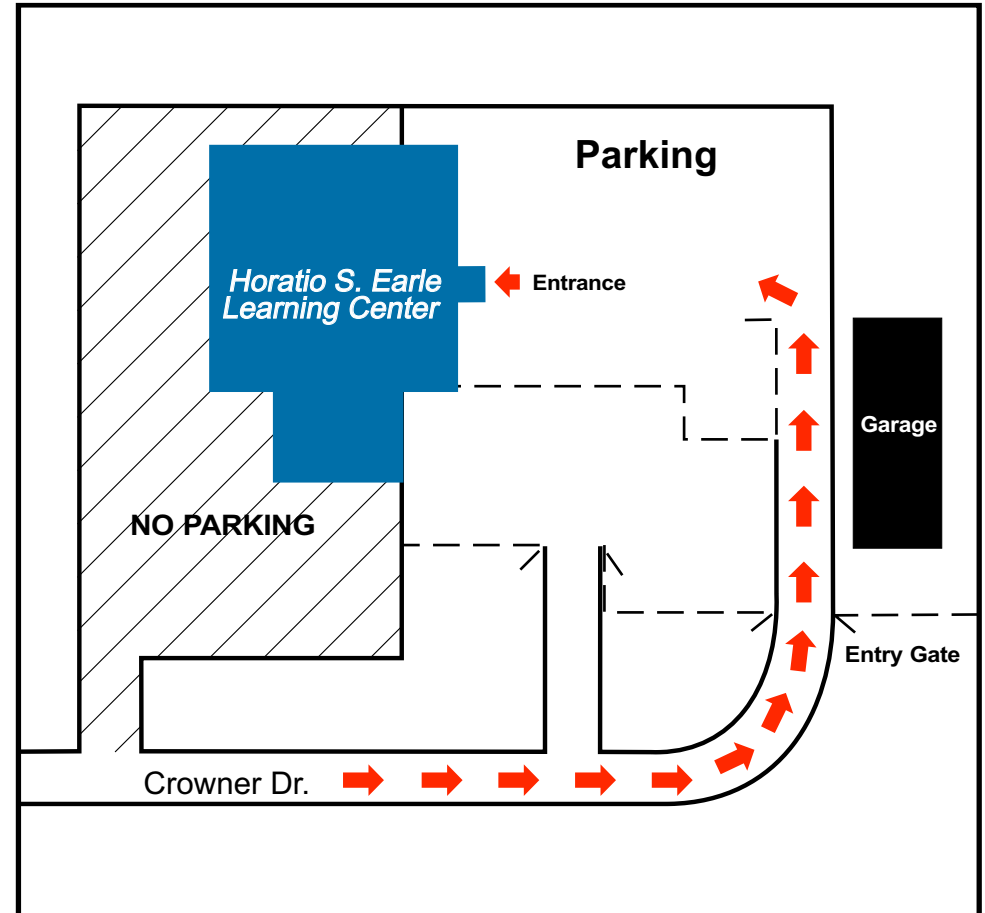

Horatio S. Earle Learning Center

formerly known as the Secondary Center

Contact:
Lori Grundy (517) 322-3479
7:30 a.m. - 4:30 p.m.
7575 Crowner Dr., Lansing, MI 48909

DIRECTION: MDOT SECONDARY CENTER

Exit off 98A, if you're coming East or West on I-96. Head south on Lansing Road. Crowner Drive is the second traffic light after the I-96 interchange.

Turn right onto Crowner Drive. (Road signs have been installed to direct you.) Stay on Crowner Drive over the bridge. Keep straight. **PASS THE MDOT WAREHOUSE.** Do not make any turns. The road slightly curves left taking you through the gate and into the parking area.