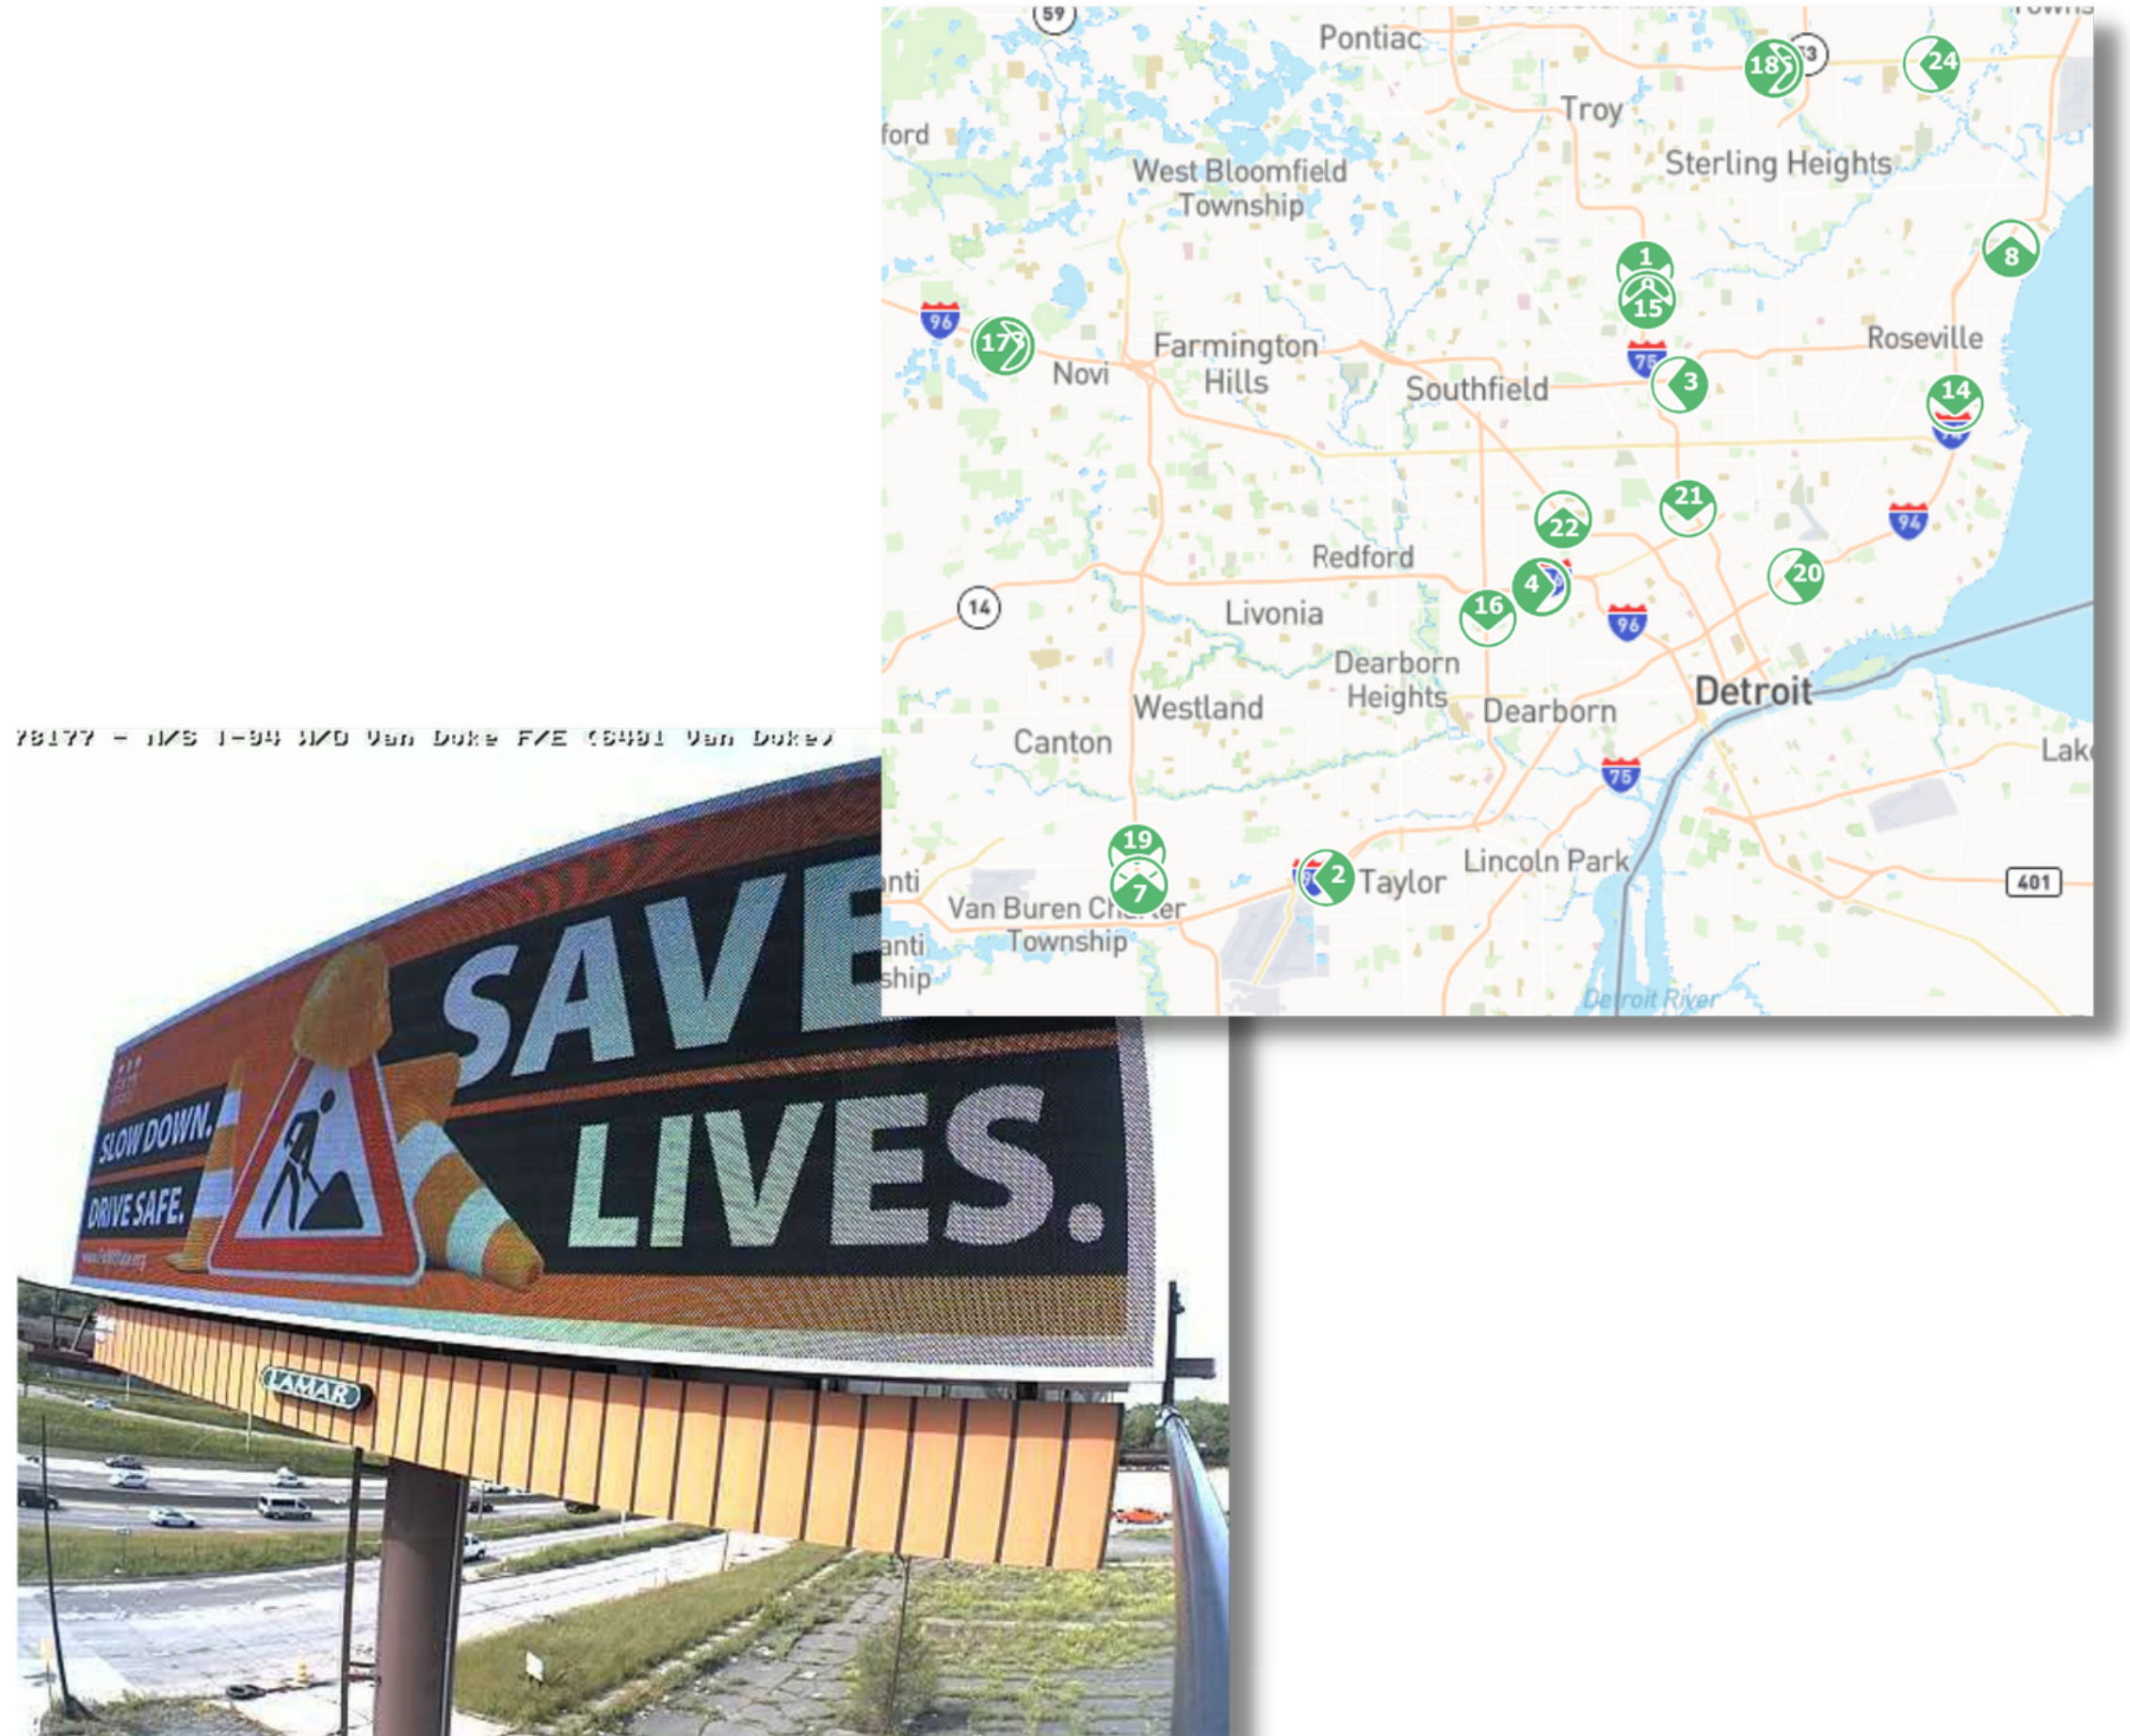

Tell Lansing to fund our roads, bridges, dams, and underground infrastructure to #FixMIState!

Confirmed organization

1,240
MICHIGAN BRIDGES ARE CLASSIFIED AS
"STRUCTURALLY DEFICIENT"

Fix MI State
community

LEARN MORE

**IT'S UP TO US
TO KEEP THEIR
OFFICE SAFE.**

www.FixMIState.org

Fix MI State

BILLBOARDS

2,309,508

IMPRESSIONS

16

BILLBOARD LOCATIONS

In May, MITA's digital billboard campaign for work zone safety served more than 2.3 million impressions over 16 different locations throughout southeast Michigan.

FACEBOOK WORK ZONE SAFETY ADS